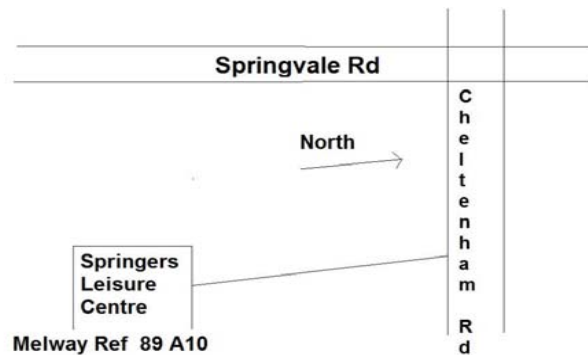

For more information check the websites at www.oscov.asn.au and www.orchidfair.com
or call Stephen Early on 03 9786 1938 or Bill Miles on 03 5345 6387

Proudly supported by Magic 1278