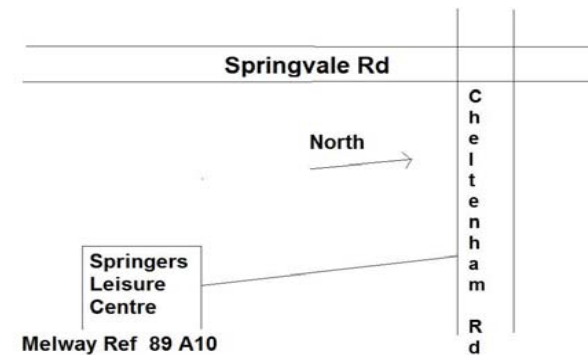

For more information check the websites at www.oscov.asn.au and www.orchidfair.com
or call Stephen Early on 03 9786 1938 or Bill Miles on 03 5345 6387

Proudly supported by Magic 1278